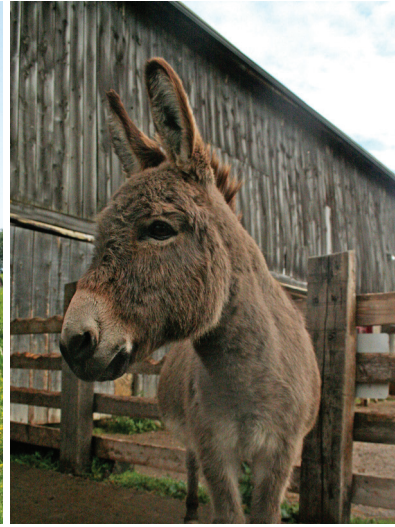

This Christmas, help care for a donkey - with a sponsorship.

**Apollo**

**Abbey**

**Tibet**

**Monte**

Apollo is a Large Standard donkey gelding. He was born in 2000.

Abbey is a Standard jennet (female donkey). She was born in 1998.

Tibet is also a Standard jennet. She was born in 1994.

Monte is a Miniature donkey gelding. He was born in 1998.

Fill out the form below, then mail it to us to start sponsoring a donkey. Have we mentioned that a sponsorship makes a great gift?